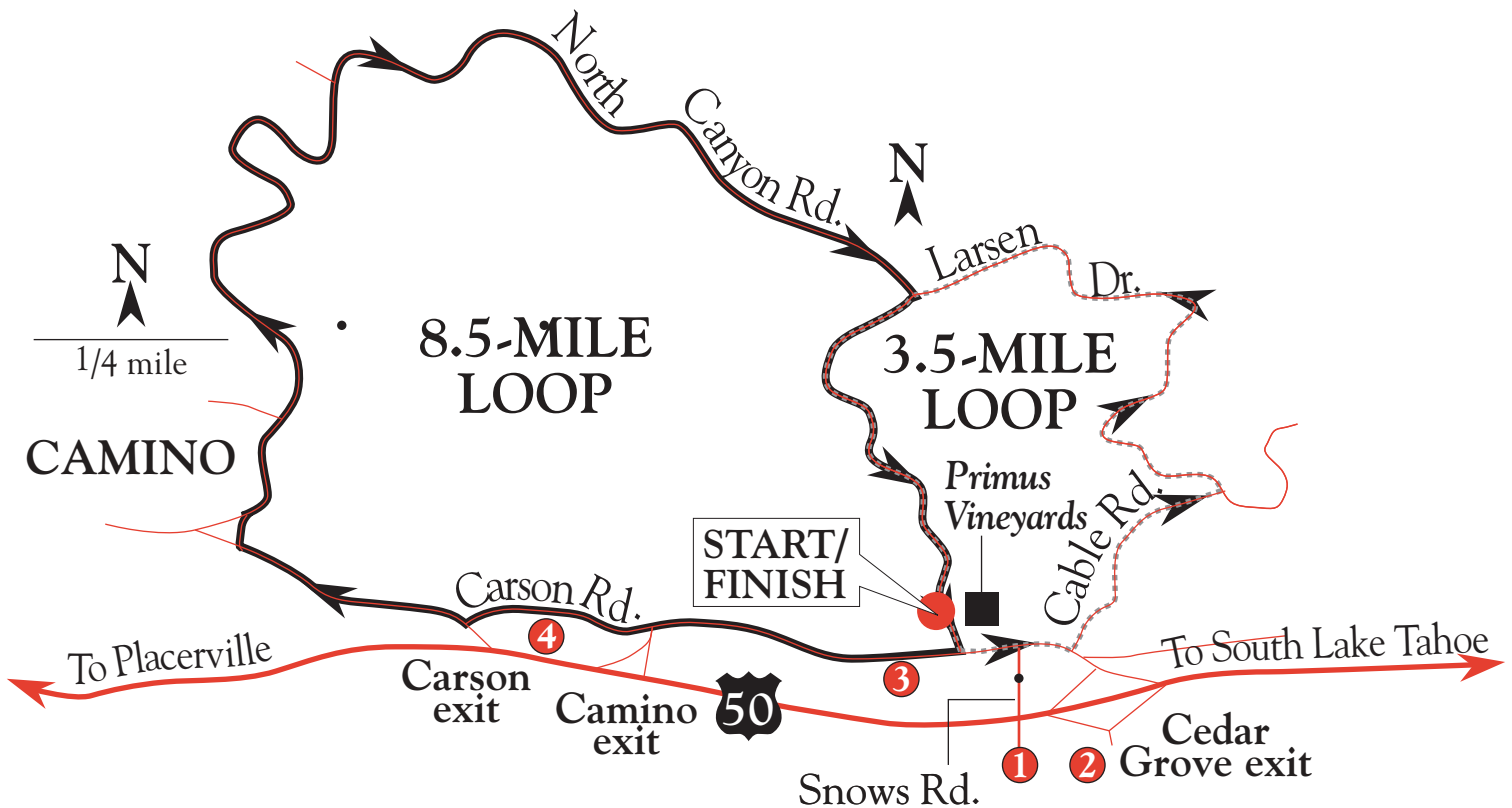

APPLE HILL HARVEST RUN

Parking & Driving

PARKING LOTS

① Camino School	③ SPI
② Lot across from Camino School	④ SDA Church (overflow only)

Important parking instructions: There is no parking at the race site or on the roads along the course so please allow plenty of time. Please look for signs and volunteers directing you to parking areas. The majority of parking will be available at or near Camino School (lots 1 & 2) on Snows Road. Camino School is only 0.4 miles from the start/finish at Primus Vineyards. Most participants will walk to the start, however, we do offer a free shuttle bus. Shuttle buses will run continuously before and after the run beginning at 7:00 a.m. A sweats check is provided in the staging area for your convenience.

Important note: If you have kids participating in the kids' 1/2-mile race, please plan on arriving no later than 8:00 a.m. The kids' race starts at 8:30 a.m.

We strongly suggest car pooling!
Please arrive early!

You will need to arrive 30 minutes earlier than you normally would for other events.

If you are coming from the Sacramento area, allow 70 minutes of driving time.

From Hwy 50, please take either the Camino Exit or Cedar Grove Exit 54 (approximately 8 to 9 miles east of Placerville and 45 miles west of South Lake Tahoe). Please follow parking signs and look for parking volunteers. We highly recommend taking the Cedar Grove Exit 54 to avoid a backlog of cars in the fast lane on Highway 50.

Please print these directions and bring with you to the race.