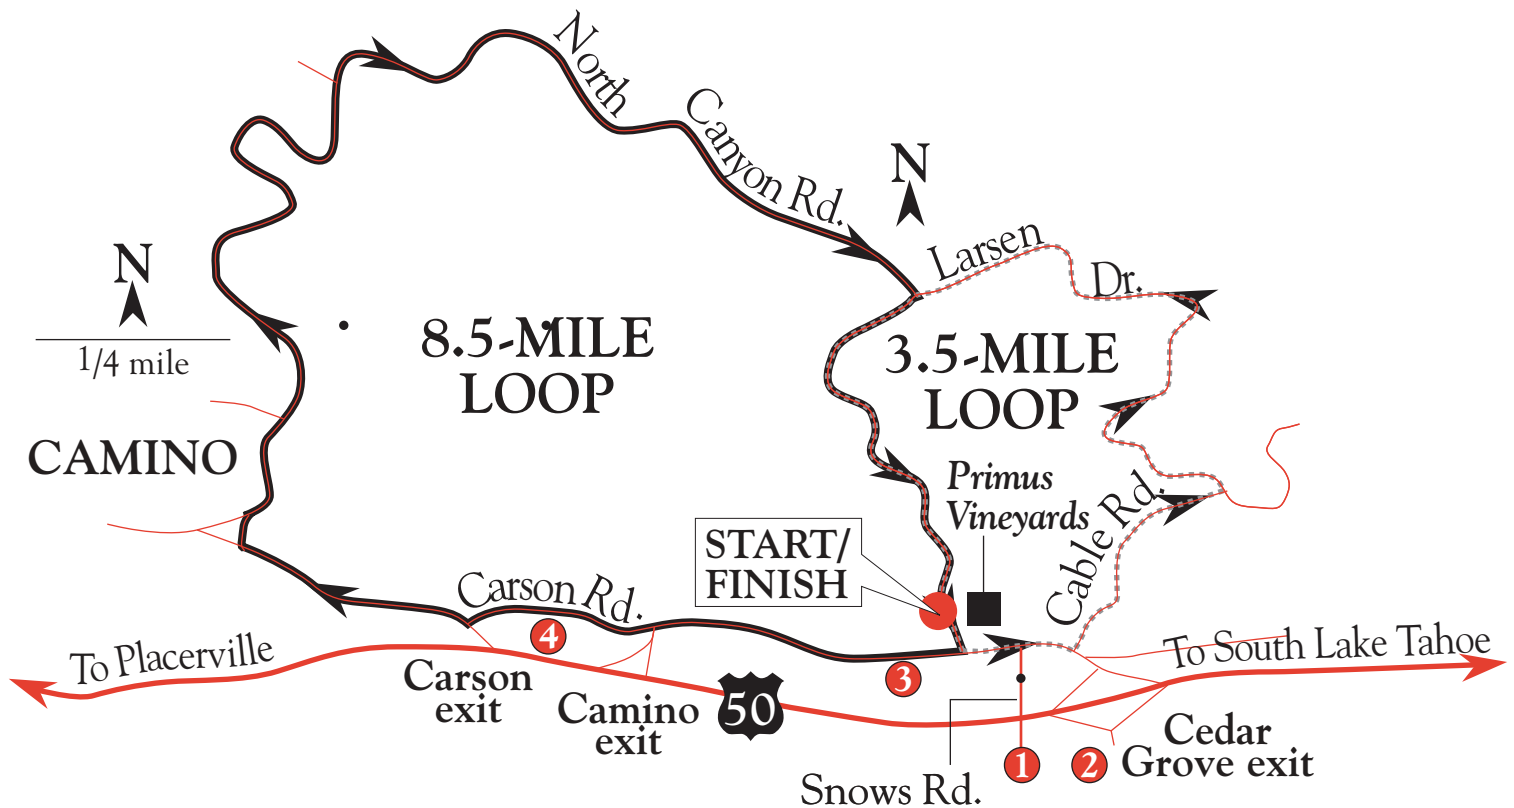

APPLE HILL HARVEST RUN

Parking & Driving

PARKING LOTS

① Camino School	③ SPI
② Lot across from Camino School	④ SDA Church (overflow only)

Important parking instructions: There is no parking at the race site or on the roads along the course so please allow plenty of time. Please look for signs and volunteers directing you to parking areas. The majority of parking will be available at or near Camino School (lots 1 & 2) on Snows Road. Camino School is only 0.4 miles from the start/finish at Primus Vineyards. Most participants will walk to the start, however, we do offer a free shuttle bus. Shuttle buses will run continuously before and after the run beginning at 7:00 a.m. A sweats check is provided in the staging area for your convenience.

Important note: If you have kids participating in the kids' 1/2-mile race, please plan on arriving no later than 8:00 a.m. The kids' race starts at 8:30 a.m.

We strongly suggest car pooling!
Please arrive early!

You will need to arrive 30 minutes earlier than you normally would for other events.

If you are coming from the Sacramento area, allow 70 minutes of driving time.

From Hwy 50, please take either the Camino Exit or Cedar Grove Exit 54 (approximately 8 to 9 miles east of Placerville and 45 miles west of South Lake Tahoe). Please follow parking signs and look for parking volunteers. We highly recommend taking the Cedar Grove Exit 54 to avoid a backlog of cars in the fast lane on Highway 50.

Please print these directions and bring with you to the race.